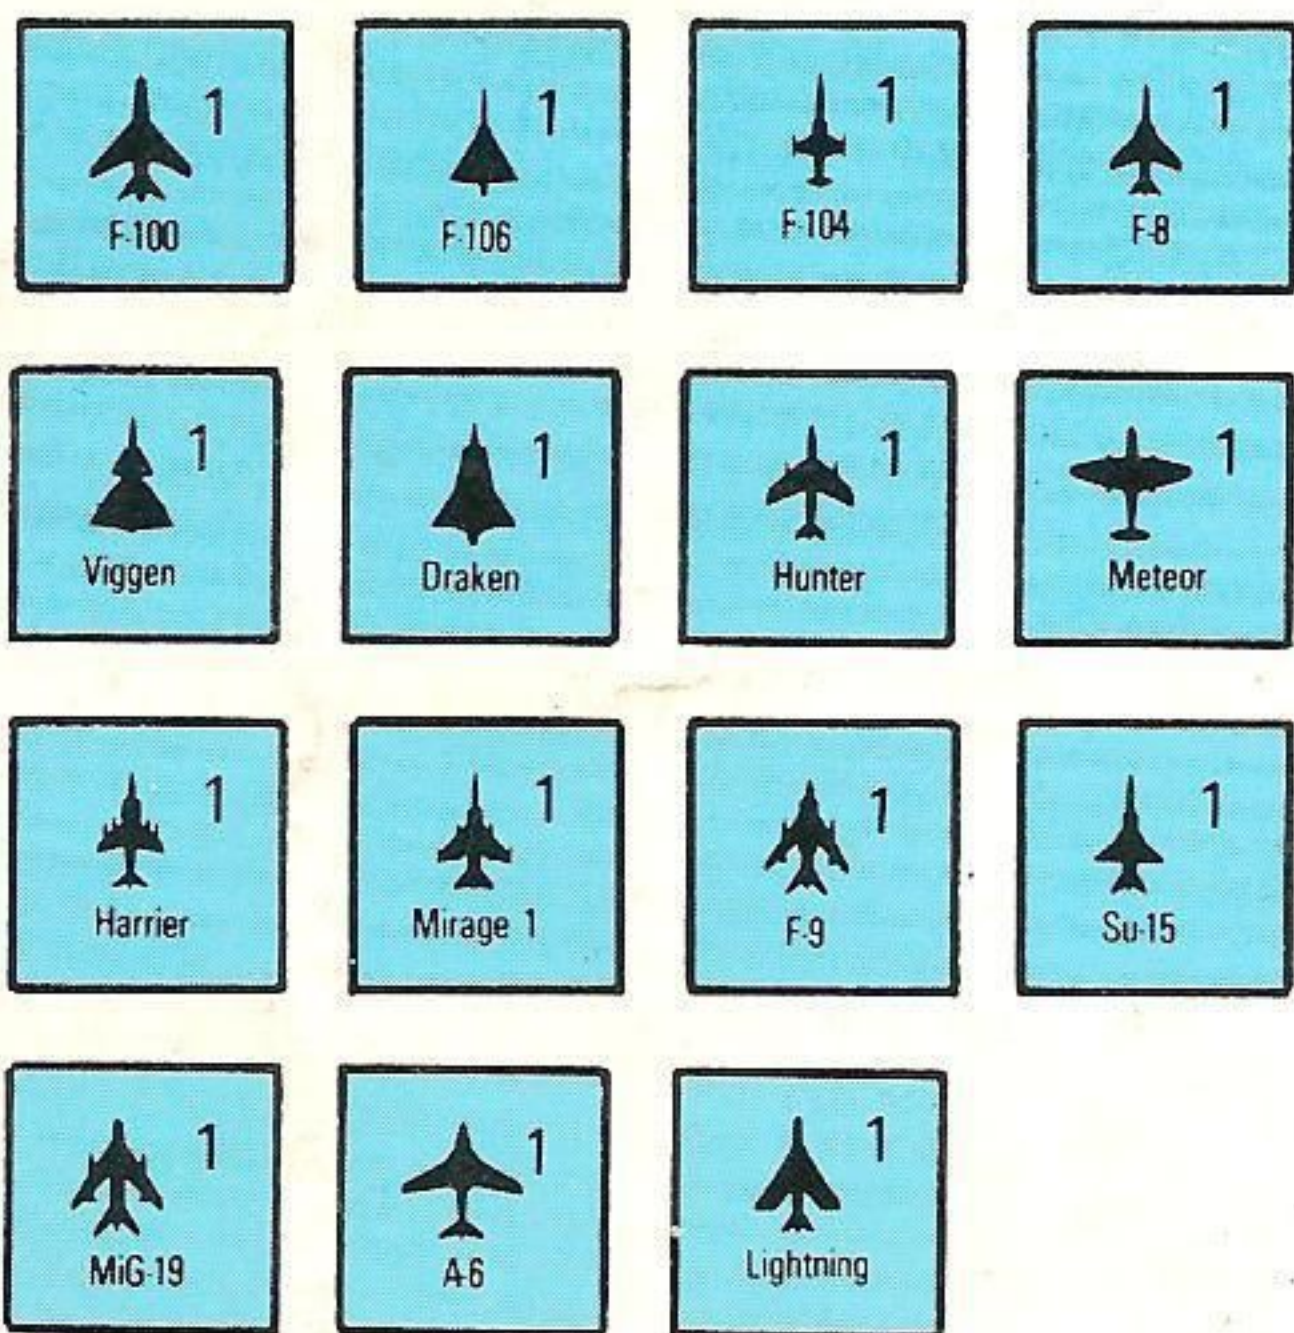

Air War (Updated Edition)
Available for $22

Air War Update Kit, including fifteen new planes, five missiles, twelve new scenarios, and new rules booklet:
Available for $6

SPI games are available in stores nationwide.

- 101.0 INTRODUCTION
  - 102.0 NEW MANEUVERS
    - 102.1 Diving Vertical Roll
    - 102.2 Climbing Vertical Roll
    - 102.3 Horizontal Break
  - 103.0 ADVANCED AIR-TO-GROUND RULES
    - 103.1 Forward Motion of Bombs
    - 103.2 Scatter of Munitions
    - 103.3 More than One Target per Hex
    - 103.4 Use of Rockets
  - 104.0 SPECIAL AIRCRAFT RULES
    - 104.1 F-8 Gun Jamming
    - 104.2 F-4 Smoke Trails
    - 104.3 Foxbat-A Missile Launch Limits
    - 104.4 The Hawker Harrier
    - 104.5 Kfir Flameout
  - 105.0 AIRCRAFT USE
  - 106.0 SPECIAL WEAPONS RULES
    - 106.1 The Air Launched Cruise Missile
    - 106.2 Blivets
    - 106.3 ECM Specificity
  - 107.0 HISTORICAL SCENARIOS
    - 107.1 Introductory Scenarios
    - 107.2 Intermediate Scenarios
    - 107.3 Complex Scenarios
  - 108.0 SCENARIO TYPES
    - 108.1 Scenario Type Eight: Close Air Support
    - 108.2 Scenario Type Nine: Low Level Penetration
2. DESIGNER'S NOTES