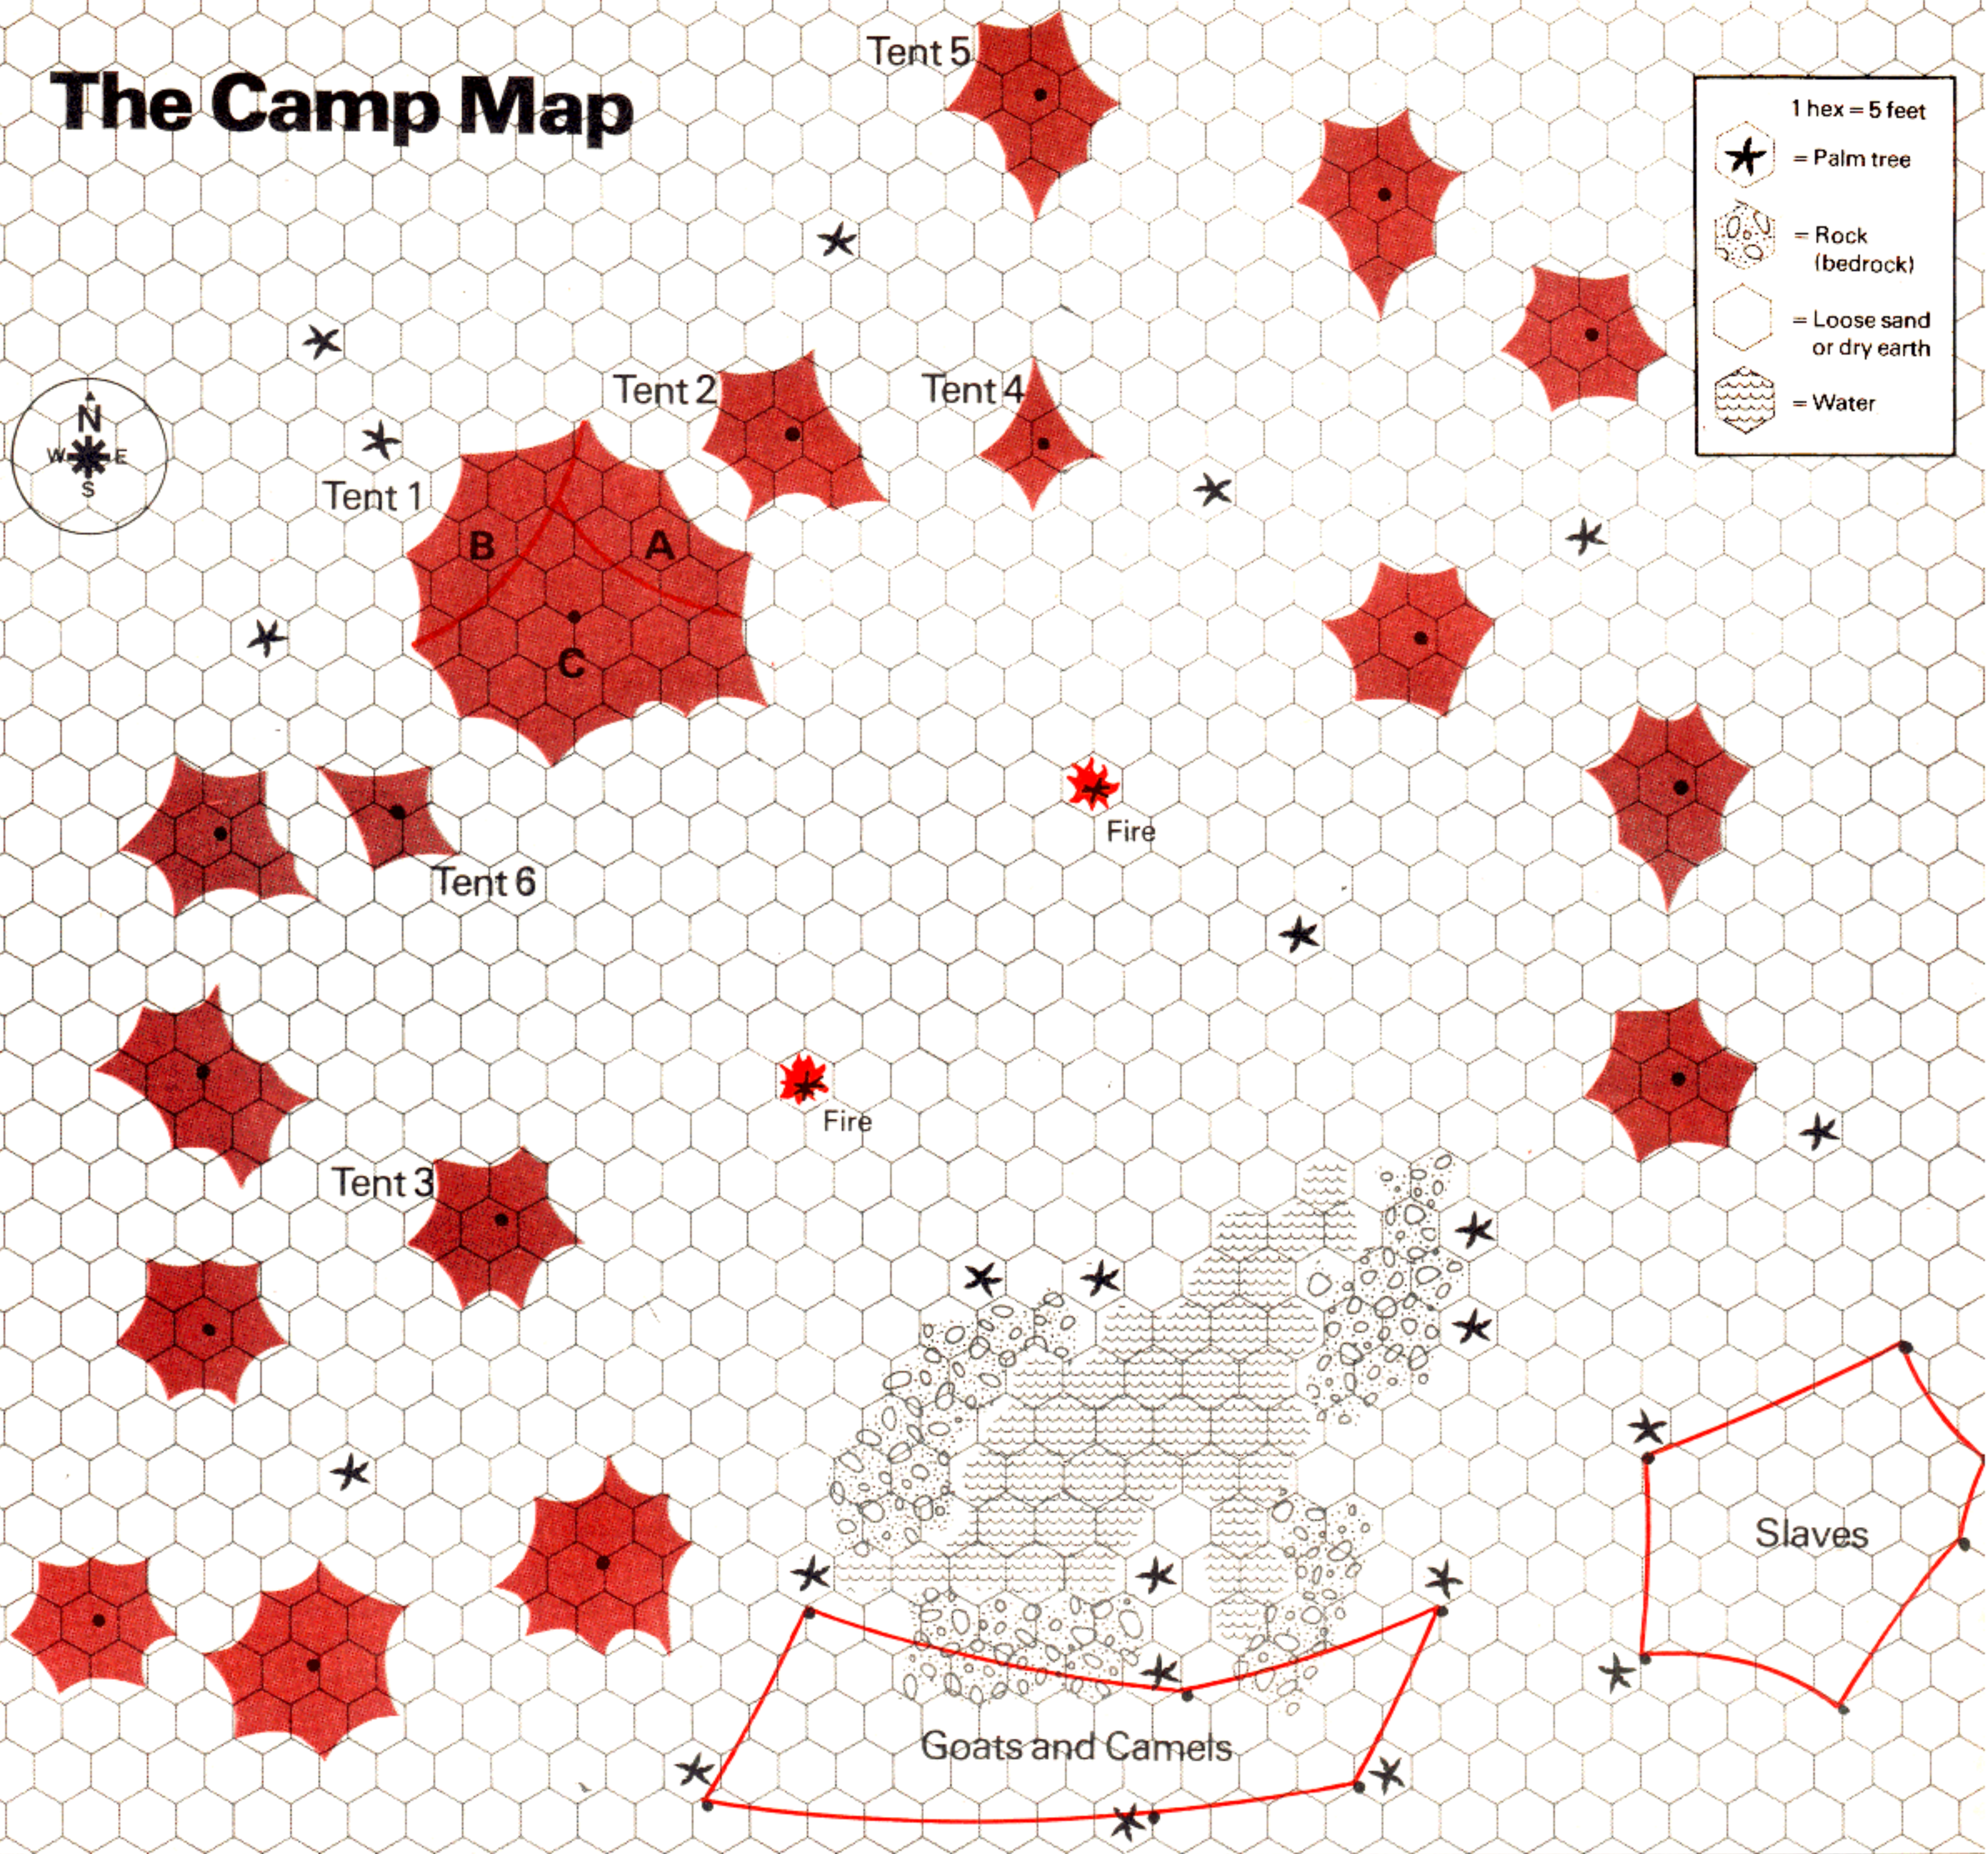

The Camp Map

1 hex = 5 feet

- = Palm tree
- = Rock (bedrock)
- = Loose sand or dry earth
- = Water

The Overland Map

1 hex = 2 miles

- = Desert
- = Plain
- = Rough
- = Mountain